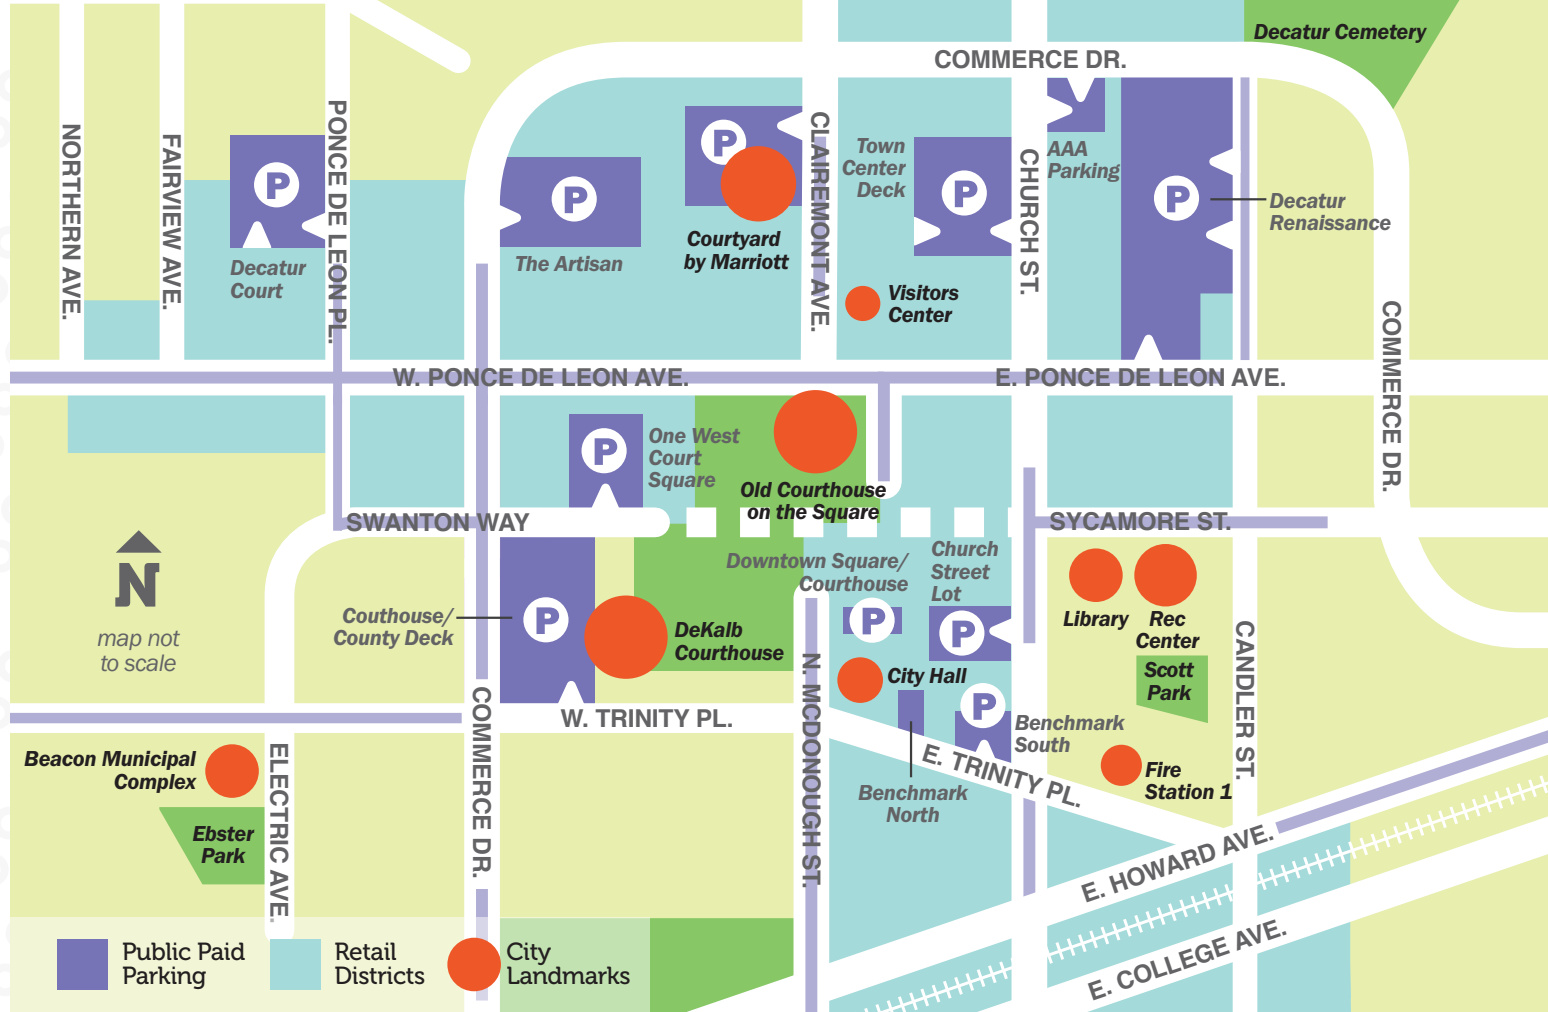

NEARBY DECKS AND LOTS ▶

Decatur has paid-parking decks and lots available 24/7, convenient for all-day outings or extended errands. Remember, many merchants have business lots (not shown) that are for respective customers and condominium residents only. Lots and decks listed here (except for the Courtyard by Marriott deck) are not owned or operated by the city.

Benchmark South

120 E. Trinity Pl.
Open 24/7
\$10 Cash only

Benchmark North

114 E. Trinity Pl.
(Big Peach Lot)
Open 24/7
Flat rate of \$6
Exact cash only

Church Street Lot

320 Church St.
404-687-9119
Open 24/7
Outdoors | Self-Park
(Unattended)
Weekdays 6 a.m. - 5 p.m.:
0 to 30 min. \$3
30 min. to 3 hrs. \$10
After Hours / Weekend :
0 to 2 hrs. \$6
2 to 4 hrs. \$10
4 to 10 hrs. \$15
Cash/credit

Courthouse/ County Deck

Enter from W. Trinity
Place | 404-881-6076
Open 24/7
\$6 flat rate (all day)
Cash/credit/debit

Courtyard by Marriott/City of Decatur Deck

130 Clairemont Ave.
404-438-0918
404-687-9119
Open 24/7
Indoors | Self-Park
(Unattended)
No motorcycles allowed
11 to 31 min. \$1
31 to 60 min. \$2

61 to 90 min. \$3
91 min. to 12 hours \$4
12 to 24 hrs. \$5
Lost ticket \$15
Cash/credit/debit

Decatur Court

315 W. Ponce de Leon Ave.
404-881-6076
Open 24/7
Lot and Garage:
\$1 each 30 minutes
\$6 max
Garage: first 15 min. free
Credit/debit